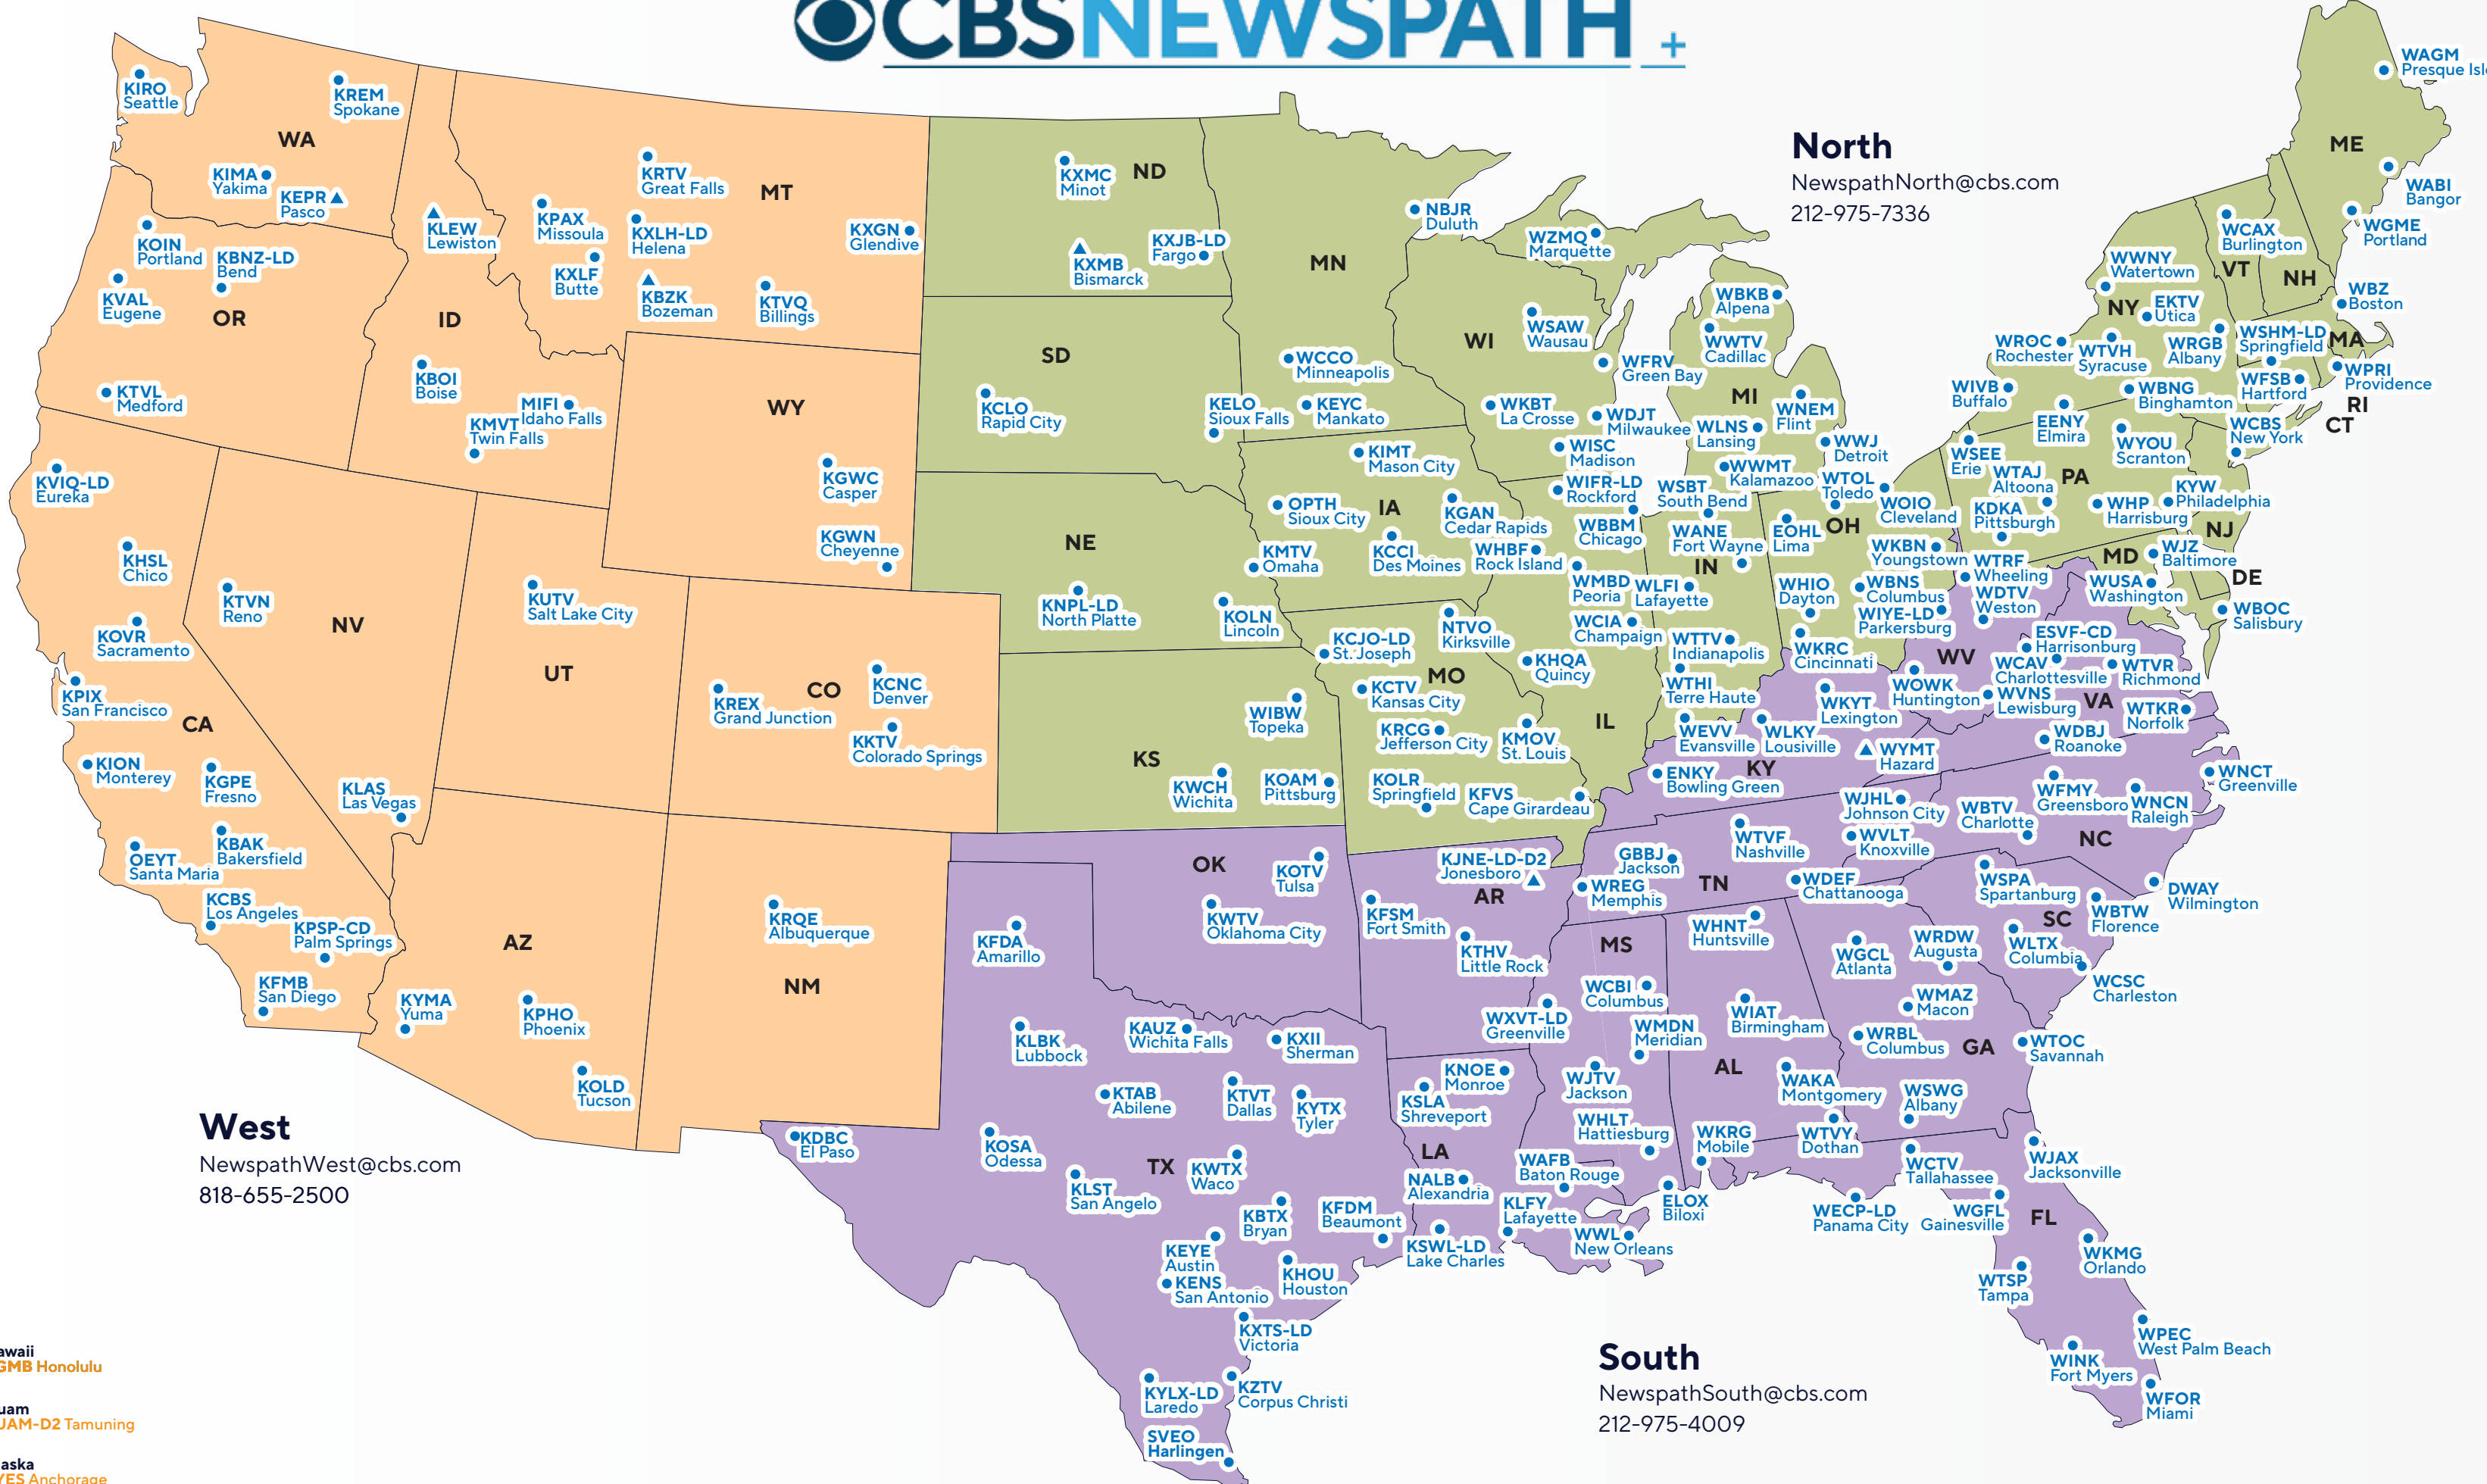

CBS NEWS PATH +

North
 NewspathNorth@cbs.com
 212-975-7336

West
 NewspathWest@cbs.com
 818-655-2500

South
 NewspathSouth@cbs.com
 212-975-4009

Hawaii
 KGMB Honolulu

Guam
 KUAM-D2 Tamuning

Alaska
 KYES Anchorage
 KXDF-CD Fairbanks
 KYEX-LD Juneau